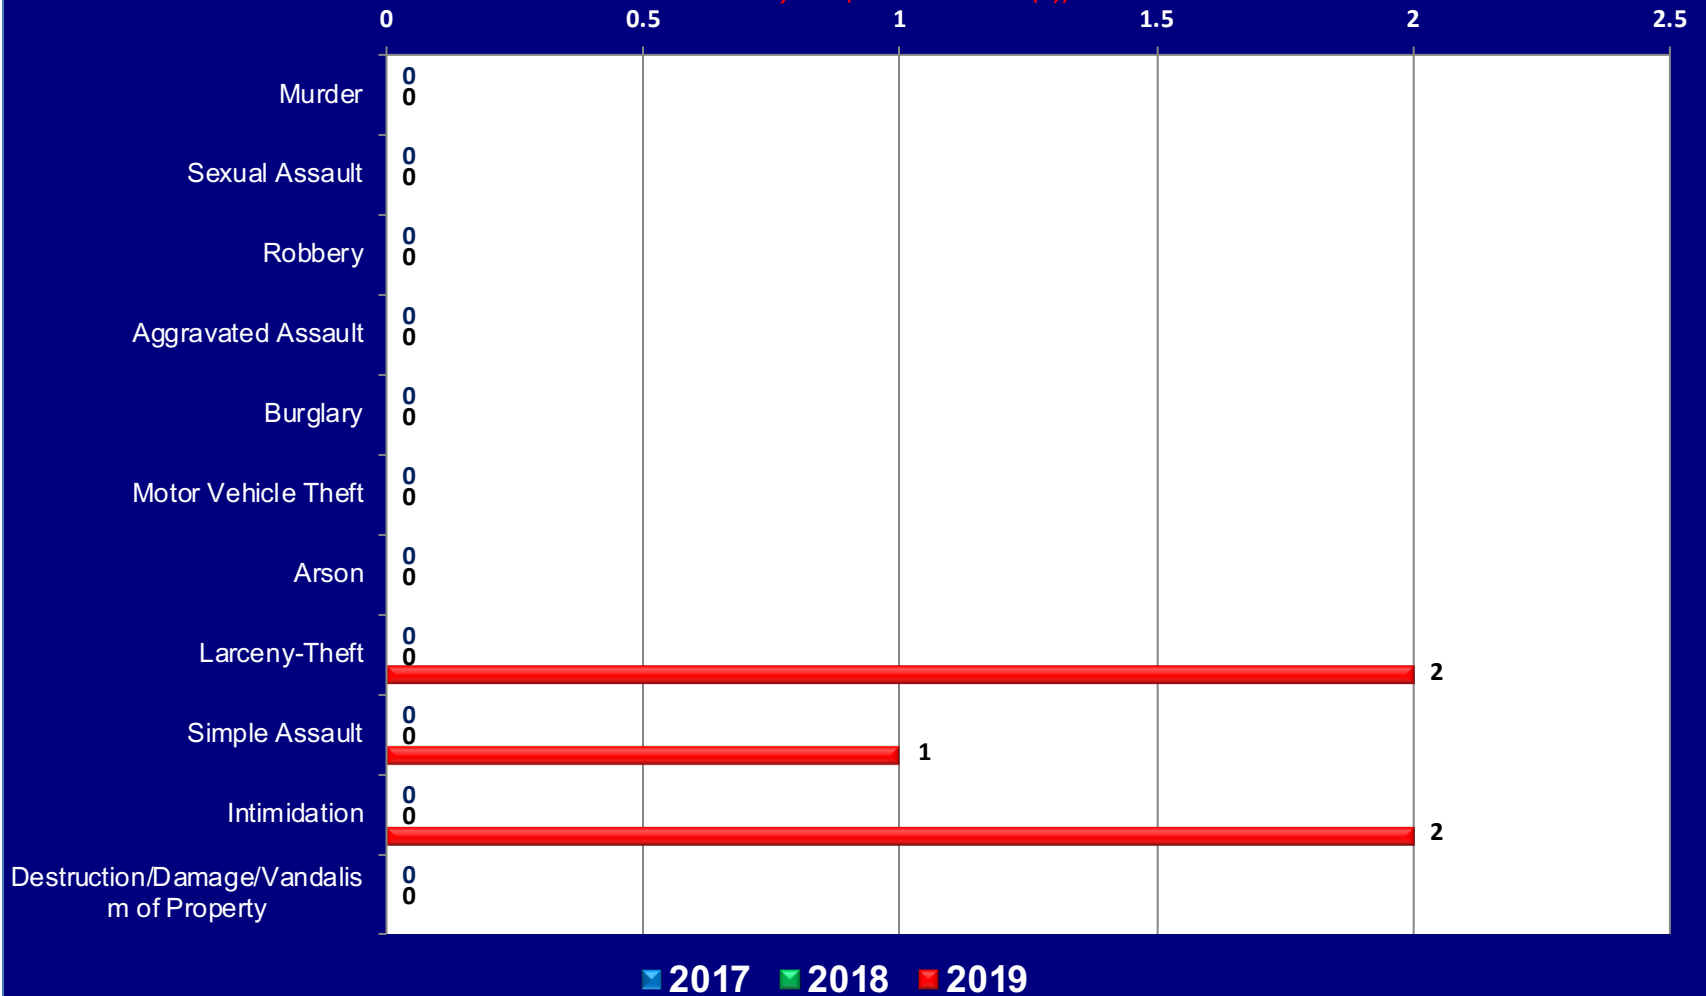

LINDSEY HOPKINS TECHNICAL COLLEGE ON CAMPUS HATE CRIMES STATISTICS

Jeanne Clery Act (20USC & 1092 (F))

NOTE: *Lindsey Hopkins Technical Education Center does not have any "Non Campus" sites or campuses on "Public Property."*
Hate Crime Statistics provided by the Miami-Dade Schools Police Department.
Edwin Lopez, Chief of Police