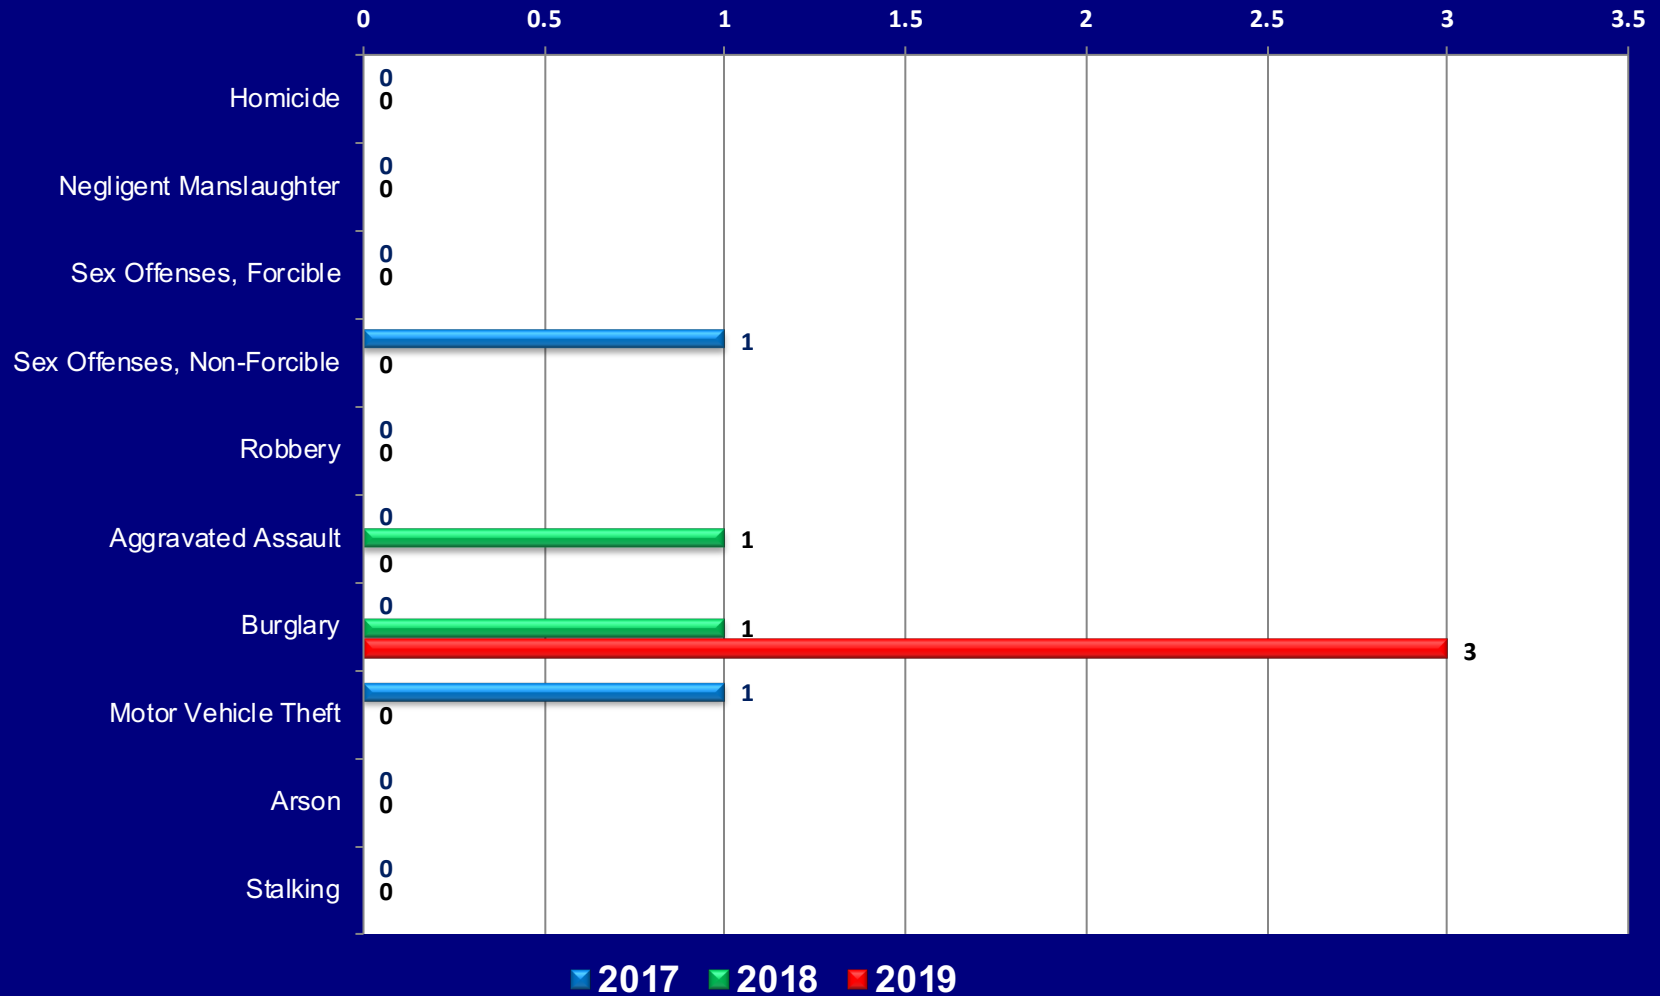

LINDSEY HOPKINS TECHNICAL COLLEGE ON CAMPUS CRIME STATISTICS

Jeanne Clery Act (20USC & 1092 (F))

NOTE: *Lindsey Hopkins Technical Education Center does not have any "Non Campus" sites or campuses on "Public Property."*
Crime Statistics provided by the Miami-Dade Schools Police Department.
Edwin Lopez, Chief of Police