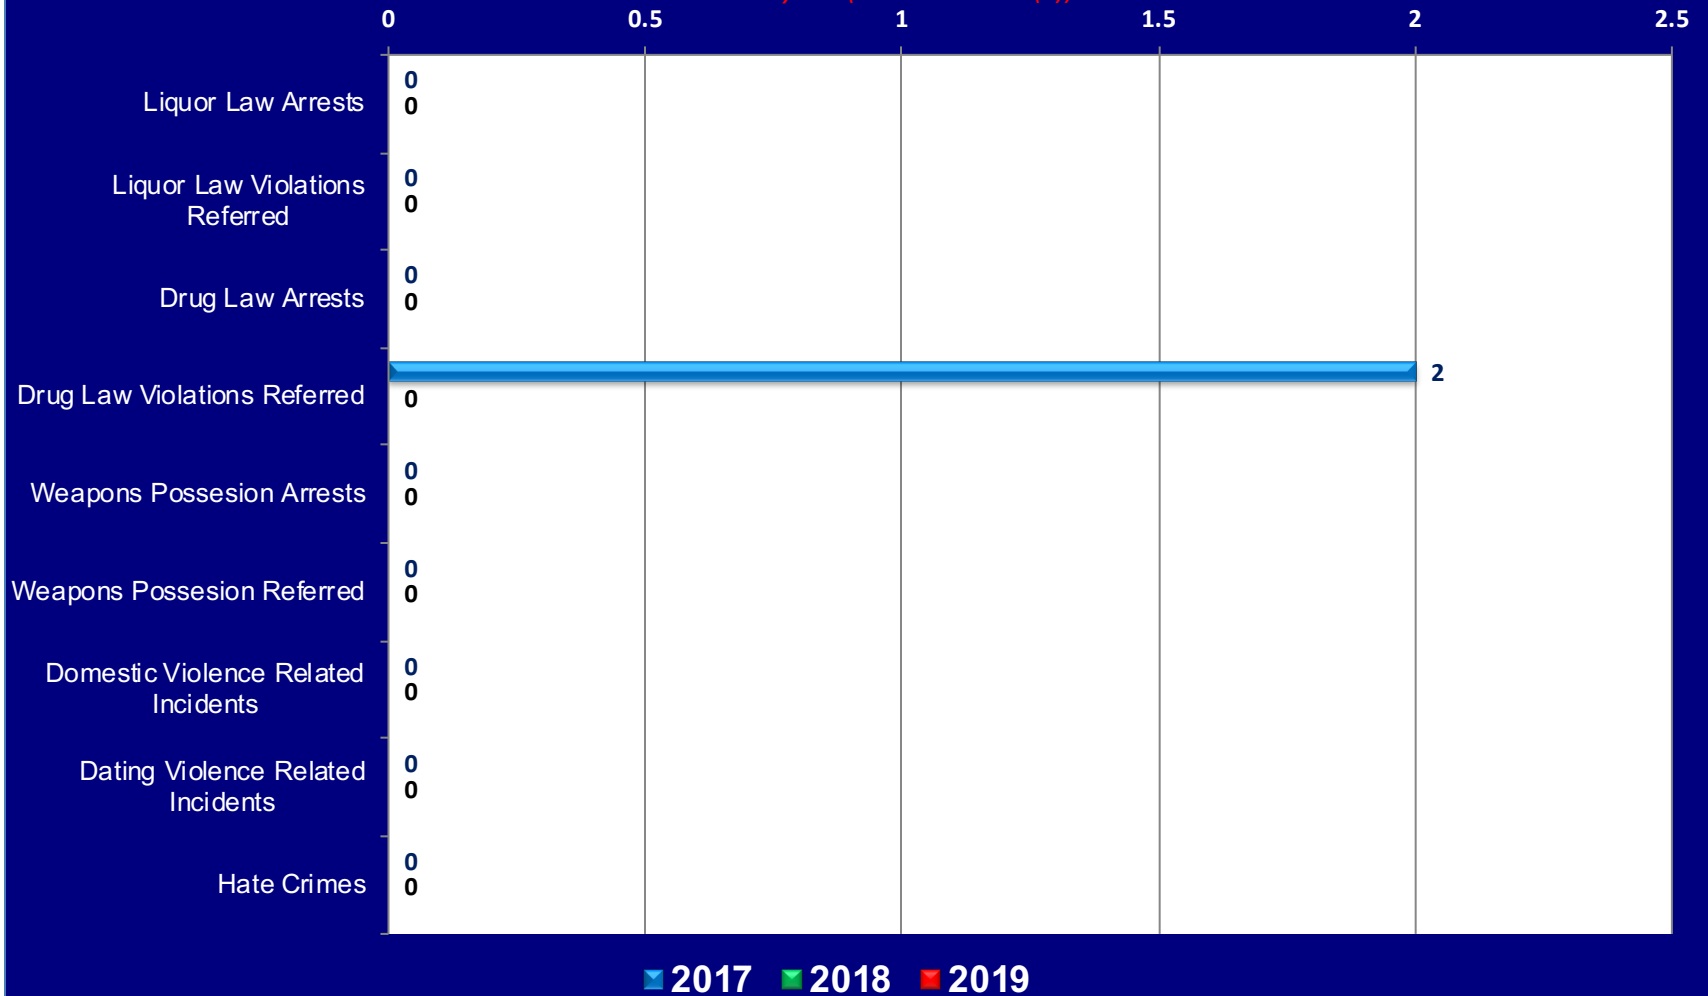

LINDSEY HOPKINS TECHNICAL COLLEGE ON CAMPUS ARREST STATISTICS

Jeanne Clery Act (20USC & 1092 (F))

NOTE: *Lindsey Hopkins Technical Education Center does not have any "Non Campus" sites or campuses on "Public Property."*
Crime Statistics provided by the Miami-Dade Schools Police Department.
Edwin Lopez, Chief of Police